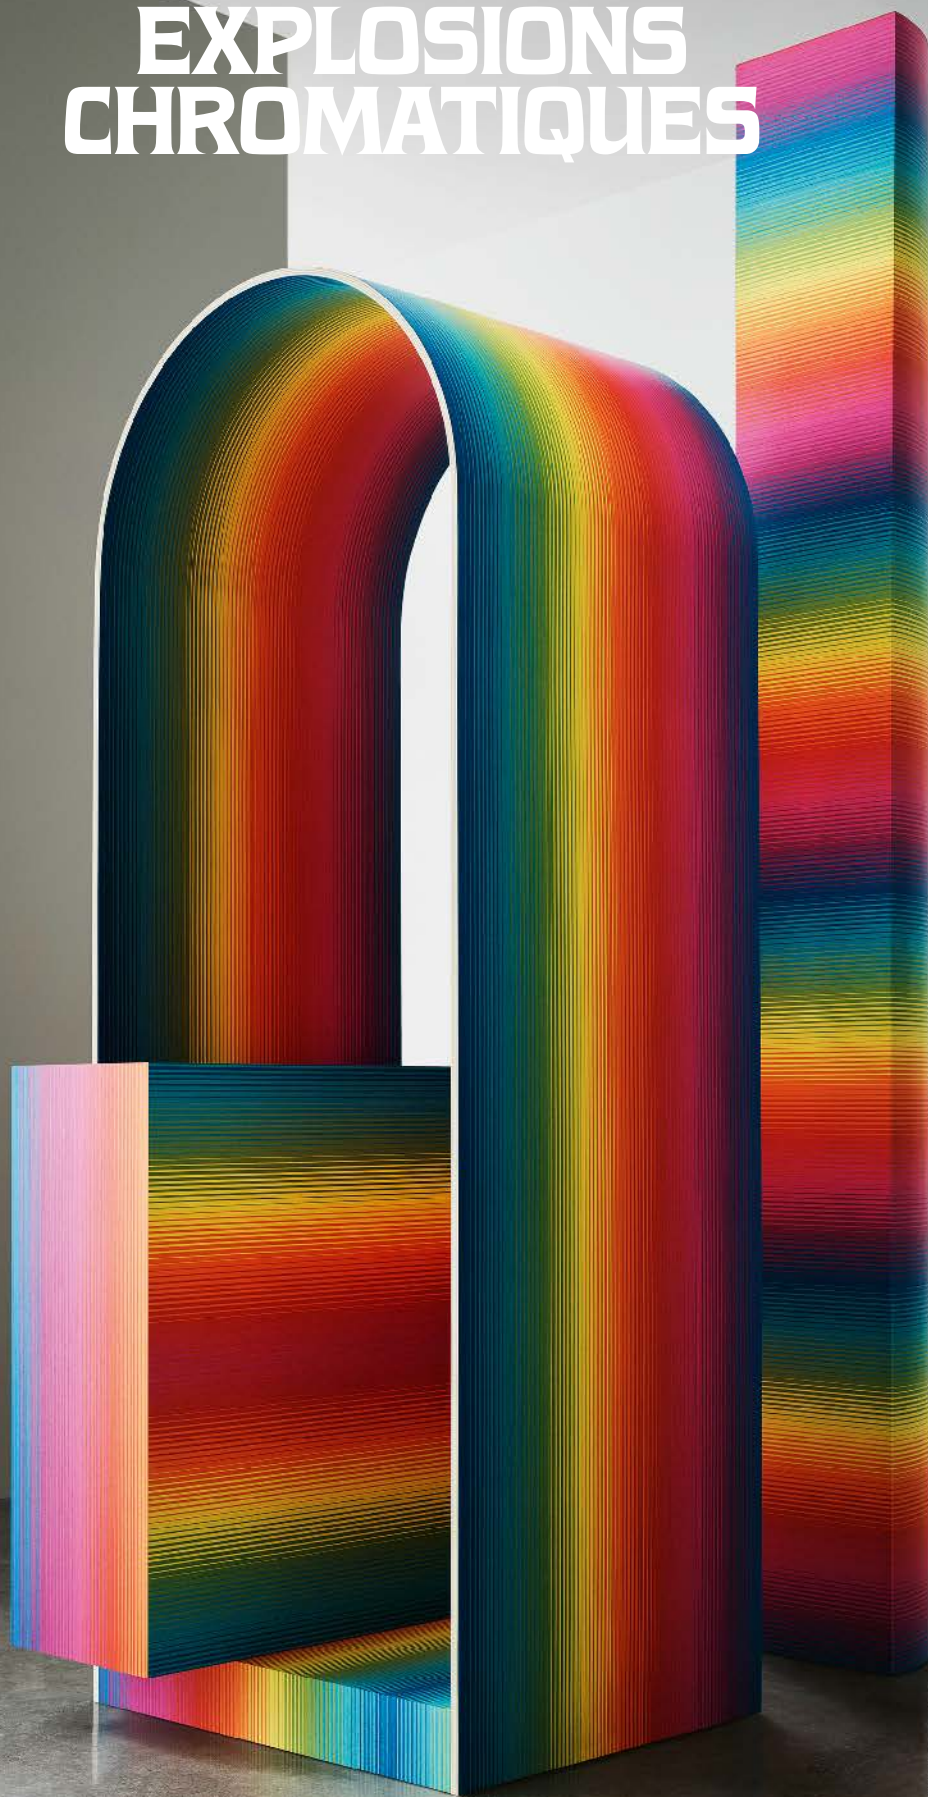

EXPLOSIONS CHROMATIQUES

A photograph of a modern interior space. The walls are covered in a red grid pattern. On the left, there is a green display case with a dark metal railing. In the center, a wall with a red wood-grain pattern features a door handle. On the right, a long, dark metal table is positioned against the wall. Several rectangular light fixtures are mounted on the right wall, casting a warm glow. The floor is dark with a grid pattern.